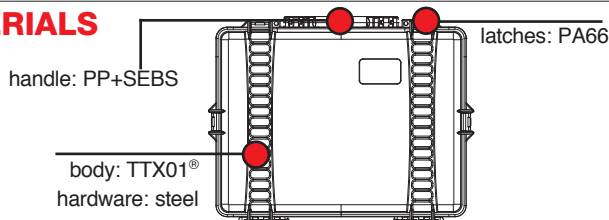

HPRCLO
PADLOCK - TSA

HPRCCB2600
CORDURA BAG

HPRCSTRAP
FOR BAG

HPRCBAG
2400-2500-2550W-
2600-2700

HPRCSD2600
SOFT PADDED OPEN
DECK + DIVIDERS

MATERIALS

volume in litres
wheeled

APPROVALS